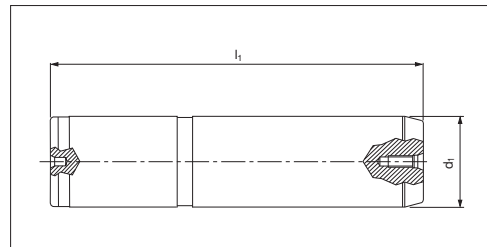

## Colonna guida *Guide post*

<b>Codice</b>	<b>Materiale</b>
Cod. <b>WDX13-65</b>	16MnCr5 HRC 60 ÷ 62

FORD code	d1	l1	FORD code	d1	l1	FORD code	d1	l1
WDX13-65-22025140	25	140	WDX13-65-22050160	50	160	WDX13-65-22063355	63	355
WDX13-65-22025160	25	160	WDX13-65-22050180	50	180	WDX13-65-22063400	63	400
WDX13-65-22025180	25	180	WDX13-65-22050200	50	200	WDX13-65-22080250	80	250
WDX13-65-22032140	32	140	WDX13-65-22050224	50	224	WDX13-65-22080280	80	280
WDX13-65-22032160	32	160	WDX13-65-22050250	50	250	WDX13-65-22080315	80	315
WDX13-65-22032180	32	180	WDX13-65-22050280	50	280	WDX13-65-22080355	80	355
WDX13-65-22032200	32	200	WDX13-65-22050315	50	315	WDX13-65-22080400	80	400
WDX13-65-22040160	40	160	WDX13-65-22063200	63	200	WDX13-65-22080500	80	500
WDX13-65-22040180	40	180	WDX13-65-22063224	63	224	WDX13-65-22100315	100	315
WDX13-65-22040200	40	200	WDX13-65-22063250	63	250	WDX13-65-22100355	100	355
WDX13-65-22040224	40	224	WDX13-65-22063280	63	280	WDX13-65-22100400	100	400
WDX13-65-22040250	40	250	WDX13-65-22063315	63	315	WDX13-65-22100500	100	500