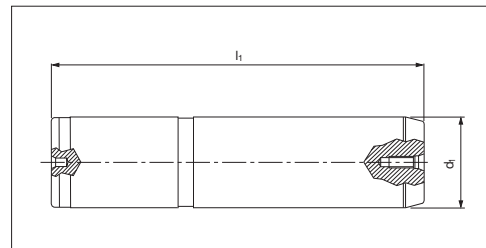

Colonna guida *Guide post*

| | |
|----------------------|------------------------|
| Codice | Materiale |
| Cod. WDX13-65 | 16MnCr5 HRC 60 ÷ 62 |

| FORD code | d1 | l1 | FORD code | d1 | l1 | FORD code | d1 | l1 |
|-------------------|----|-----|-------------------|----|-----|-------------------|-----|-----|
| WDX13-65-22025140 | 25 | 140 | WDX13-65-22050160 | 50 | 160 | WDX13-65-22063355 | 63 | 355 |
| WDX13-65-22025160 | 25 | 160 | WDX13-65-22050180 | 50 | 180 | WDX13-65-22063400 | 63 | 400 |
| WDX13-65-22025180 | 25 | 180 | WDX13-65-22050200 | 50 | 200 | WDX13-65-22080250 | 80 | 250 |
| WDX13-65-22032140 | 32 | 140 | WDX13-65-22050224 | 50 | 224 | WDX13-65-22080280 | 80 | 280 |
| WDX13-65-22032160 | 32 | 160 | WDX13-65-22050250 | 50 | 250 | WDX13-65-22080315 | 80 | 315 |
| WDX13-65-22032180 | 32 | 180 | WDX13-65-22050280 | 50 | 280 | WDX13-65-22080355 | 80 | 355 |
| WDX13-65-22032200 | 32 | 200 | WDX13-65-22050315 | 50 | 315 | WDX13-65-22080400 | 80 | 400 |
| WDX13-65-22040160 | 40 | 160 | WDX13-65-22063200 | 63 | 200 | WDX13-65-22080500 | 80 | 500 |
| WDX13-65-22040180 | 40 | 180 | WDX13-65-22063224 | 63 | 224 | WDX13-65-22100315 | 100 | 315 |
| WDX13-65-22040200 | 40 | 200 | WDX13-65-22063250 | 63 | 250 | WDX13-65-22100355 | 100 | 355 |
| WDX13-65-22040224 | 40 | 224 | WDX13-65-22063280 | 63 | 280 | WDX13-65-22100400 | 100 | 400 |
| WDX13-65-22040250 | 40 | 250 | WDX13-65-22063315 | 63 | 315 | WDX13-65-22100500 | 100 | 500 |